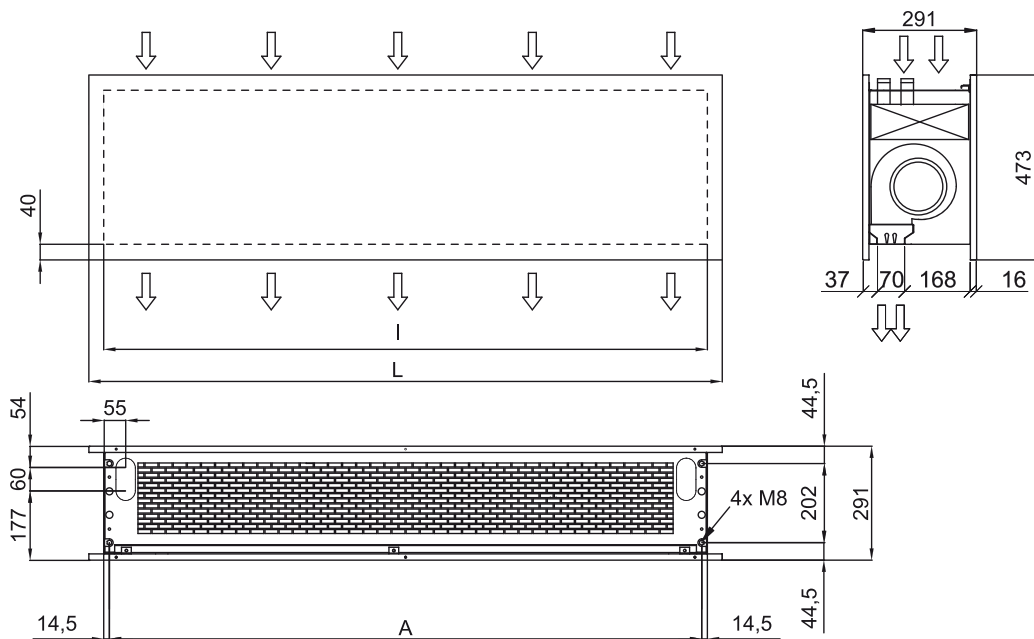

Specificații

50Hz

Model	(m ³ /h)	(m)
ZEN ECG 1000 DX10-DA	5/8" - 3/8"	
ZEN ECG 1500 DX13-DA	5/8" - 3/8"	
ZEN ECG 1500 DX15-DA	5/8" - 3/8"	
ZEN ECG 2000 DX22-DA	3/4" - 3/8"	
ZEN ECG 2500 DX25-DA	3/4" - 3/8"	
ZEN ECG 2500 DX29-DA	7/8" - 1/2"	
ZEN ECG 3000 DX25-DA	-	
ZEN ECG 3000 DX29-DA	-	

Model	(m ³ /h)	(m)
ZEN ECG 1000 VRV10-DA	5/8" - 3/8"	
ZEN ECG 1500 VRV13-DA	5/8" - 3/8"	
ZEN ECG 1500 VRV15-DA	5/8" - 3/8"	
ZEN ECG 2000 VRV20-DA	3/4" - 3/8"	
ZEN ECG 2000 VRV24-DA	3/4" - 3/8"	
ZEN ECG 2500 VRV25-DA	3/4" - 3/8"	
ZEN ECG 2500 VRV29-DA	7/8" - 3/8"	
ZEN ECG 3000 VRV25-DA	-	
ZEN ECG 3000 VRV29-DA	-	

Dimensiuni

	L	I	A
Zen 1000	1220	1140	1115
Zen 1500	1620	1544	1515
Zen 2000	2120	2044	2015
Zen 2500	2620	2544	2515