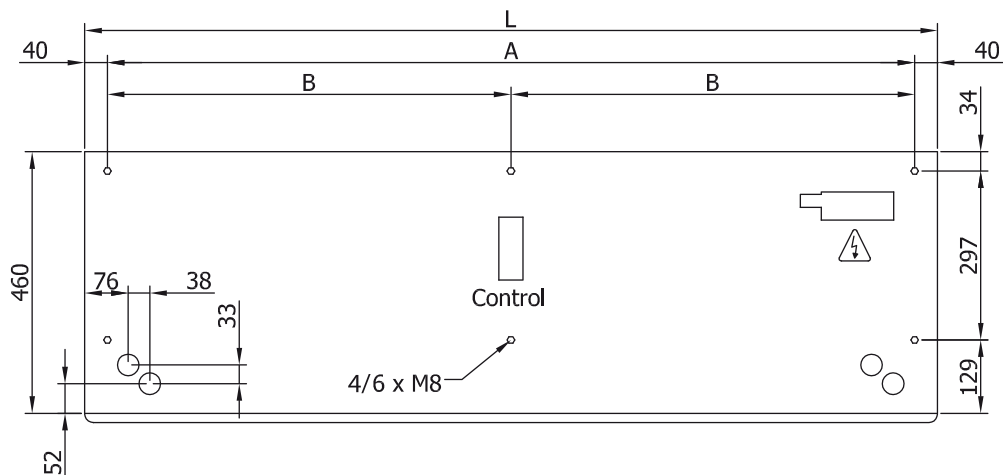

Specificații

50Hz

Model	(m ³ /h)	(m)
ECM 1500 DX13-DA	5/8" - 3/8"	
ECM 2000 DX18-DA	3/4" - 3/8"	
ECM 2000 DX16-DA	5/8" - 3/8"	
ECM 2500 DX24-DA	3/4" - 3/8"	
ECM 3000 DX25-DA	3/4" - 3/8"	
ECG 1000 DX10-DA	5/8" - 3/8"	
ECG 1500 DX15-DA	5/8" - 3/8"	
ECG 1500 DX13-DA	5/8" - 3/8"	
ECG 2000 DX24-DA	3/4" - 3/8"	
ECG 2500 DX25-DA	3/4" - 3/8"	
ECG 2500 DX29-DA	7/8" - 3/8"	
ECG 3000 DX32-DA	7/8" - 3/8"	

Model	(m ³ /h)	(m)
ECM 1000 VRV8-DA	5/8" - 3/8"	
ECM 1500 VRV12-DA	5/8" - 3/8"	
ECM 2000 VRV16-DA	5/8" - 3/8"	
ECM 2000 VRV19-DA	3/4" - 3/8"	
ECM 2500 VRV21-DA	3/4" - 3/8"	
ECM 2500 VRV24-DA	3/4" - 3/8"	
ECM 3000 VRV26-DA	3/4" - 3/8"	
ECM 3000 VRV30-DA	7/8" - 3/8"	
ECG 1000 VRV10-DA	5/8" - 3/8"	
ECG 1500 VRV13-DA	5/8" - 3/8"	
ECG 1500 VRV15-DA	5/8" - 3/8"	
ECG 2000 VRV20-DA	3/4" - 3/8"	
ECG 2000 VRV24-DA	3/4" - 3/8"	
ECG 2500 VRV25-DA	3/4" - 3/8"	
ECG 2500 VRV29-DA	7/8" - 3/8"	
ECG 3000 VRV29-DA	7/8" - 3/8"	
ECG 3000 VRV34-DA	7/8" - 3/8"	

Dimensiuni

L	A	B
1000	920	-
1500	1420	710
2000	1920	960
2500	2420	1210
3000	2920	1460