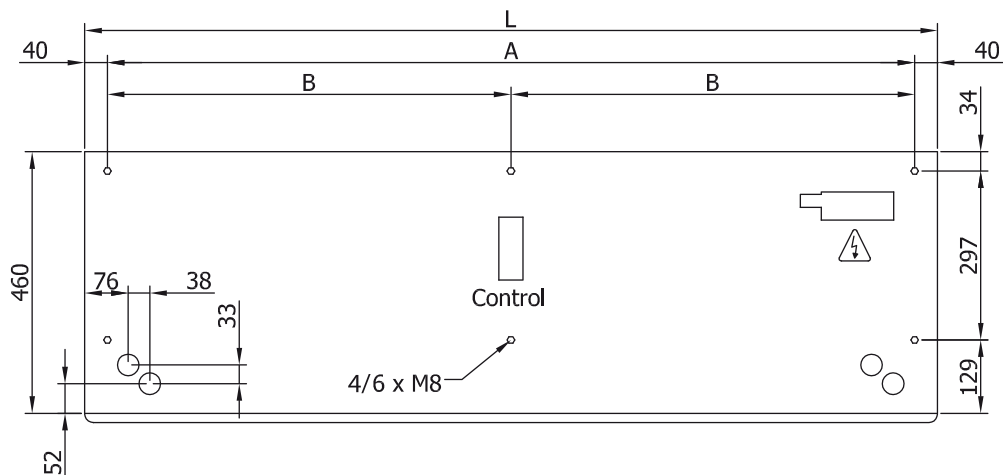

Specificații

50Hz

Model	(m ³ /h)	(m)
ECM 1500 DX12-DA	5/8" - 3/8"	
ECM 2000 DX16-DA	5/8" - 3/8"	
ECM 2500 DX21-DA	3/4" - 3/8"	
ECM 2500 DX22-DA	3/4" - 3/8"	
ECM 3000 DX26-DA	3/4" - 3/8"	
ECG 1000 DX10-DA	5/8" - 3/8"	
ECG 1500 DX15-DA	5/8" - 3/8"	
ECG 1500 DX13-DA	5/8" - 3/8"	
ECG 2000 DX24-DA	3/4" - 3/8"	
ECG 2500 DX25-DA	3/4" - 3/8"	
ECG 2500 DX29-DA	7/8" - 1/2"	
ECG 3000 DX34-DA	7/8" - 1/2"	

Model	(m ³ /h)	(m)
ECM 1000 VRV8-DA	5/8" - 3/8"	
ECM 1500 VRV12-DA	5/8" - 3/8"	
ECM 2000 VRV16-DA	5/8" - 3/8"	
ECM 2000 VRV19-DA	3/4" - 3/8"	
ECM 2500 VRV21-DA	3/4" - 3/8"	
ECM 2500 VRV24-DA	3/4" - 3/8"	
ECM 3000 VRV26-DA	3/4" - 3/8"	
ECM 3000 VRV30-DA	7/8" - 3/8"	
ECG 1000 VRV10-DA	5/8" - 3/8"	
ECG 1500 VRV13-DA	5/8" - 3/8"	
ECG 1500 VRV15-DA	5/8" - 3/8"	
ECG 2000 VRV20-DA	3/4" - 3/8"	
ECG 2000 VRV24-DA	3/4" - 3/8"	
ECG 2500 VRV25-DA	3/4" - 3/8"	
ECG 2500 VRV29-DA	7/8" - 3/8"	
ECG 3000 VRV29-DA	7/8" - 3/8"	
ECG 3000 VRV34-DA	7/8" - 3/8"	

Dimensiuni

L	A	B
1000	920	-
1500	1420	710
2000	1920	960
2500	2420	1210
3000	2920	1460