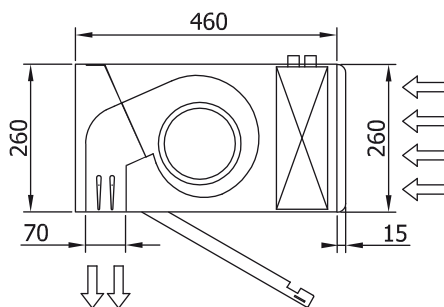

Specificații

50Hz

Model	(m ³ /h)	(m)
ECM 1500 DX13-DA	5/8" - 3/8"	
ECM 2000 DX18-DA	3/4" - 3/8"	
ECM 2000 DX16-DA	5/8" - 3/8"	
ECM 2500 DX24-DA	3/4" - 3/8"	
ECM 3000 DX25-DA	3/4" - 3/8"	
ECG 1000 DX10-DA	5/8" - 3/8"	
ECG 1500 DX15-DA	5/8" - 3/8"	
ECG 1500 DX13-DA	5/8" - 3/8"	
ECG 2000 DX24-DA	3/4" - 3/8"	
ECG 2500 DX25-DA	3/4" - 3/8"	
ECG 2500 DX29-DA	7/8" - 3/8"	
ECG 3000 DX32-DA	7/8" - 3/8"	

Model	(m ³ /h)	(m)
ECM 1000 VRV8-DA	5/8" - 3/8"	
ECM 1500 VRV12-DA	5/8" - 3/8"	
ECM 2000 VRV16-DA	5/8" - 3/8"	
ECM 2000 VRV19-DA	3/4" - 3/8"	
ECM 2500 VRV21-DA	3/4" - 3/8"	
ECM 2500 VRV24-DA	3/4" - 3/8"	
ECM 3000 VRV26-DA	3/4" - 3/8"	
ECM 3000 VRV30-DA	7/8" - 3/8"	
ECG 1000 VRV10-DA	5/8" - 3/8"	
ECG 1500 VRV13-DA	5/8" - 3/8"	
ECG 1500 VRV15-DA	5/8" - 3/8"	
ECG 2000 VRV20-DA	3/4" - 3/8"	
ECG 2000 VRV24-DA	3/4" - 3/8"	
ECG 2500 VRV25-DA	3/4" - 3/8"	
ECG 2500 VRV29-DA	7/8" - 3/8"	
ECG 3000 VRV29-DA	7/8" - 3/8"	
ECG 3000 VRV34-DA	7/8" - 3/8"	

Dimensiuni

L	A	B
1000	920	-
1500	1420	710
2000	1920	960
2500	2420	1210
3000	2920	1460