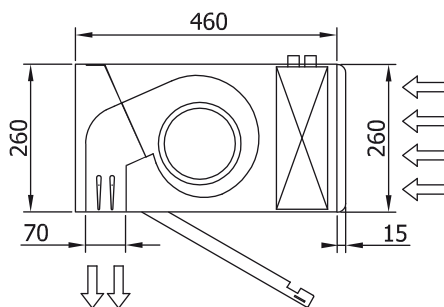

Specificații

50Hz

Model	(m ³ /h)	(m)
ECM 1500 DX12-DA	5/8" - 3/8"	
ECM 2000 DX16-DA	5/8" - 3/8"	
ECM 2500 DX21-DA	3/4" - 3/8"	
ECM 2500 DX22-DA	3/4" - 3/8"	
ECM 3000 DX26-DA	3/4" - 3/8"	
ECG 1000 DX10-DA	5/8" - 3/8"	
ECG 1500 DX15-DA	5/8" - 3/8"	
ECG 1500 DX13-DA	5/8" - 3/8"	
ECG 2000 DX24-DA	3/4" - 3/8"	
ECG 2500 DX25-DA	3/4" - 3/8"	
ECG 2500 DX29-DA	7/8" - 1/2"	
ECG 3000 DX34-DA	7/8" - 1/2"	

Model	(m ³ /h)	(m)
ECM 1000 VRV8-DA	5/8" - 3/8"	
ECM 1500 VRV12-DA	5/8" - 3/8"	
ECM 2000 VRV16-DA	5/8" - 3/8"	
ECM 2000 VRV19-DA	3/4" - 3/8"	
ECM 2500 VRV21-DA	3/4" - 3/8"	
ECM 2500 VRV24-DA	3/4" - 3/8"	
ECM 3000 VRV26-DA	3/4" - 3/8"	
ECM 3000 VRV30-DA	7/8" - 3/8"	
ECG 1000 VRV10-DA	5/8" - 3/8"	
ECG 1500 VRV13-DA	5/8" - 3/8"	
ECG 1500 VRV15-DA	5/8" - 3/8"	
ECG 2000 VRV20-DA	3/4" - 3/8"	
ECG 2000 VRV24-DA	3/4" - 3/8"	
ECG 2500 VRV25-DA	3/4" - 3/8"	
ECG 2500 VRV29-DA	7/8" - 3/8"	
ECG 3000 VRV29-DA	7/8" - 3/8"	
ECG 3000 VRV34-DA	7/8" - 3/8"	

Dimensiuni

L	A	B
1000	920	-
1500	1420	710
2000	1920	960
2500	2420	1210
3000	2920	1460