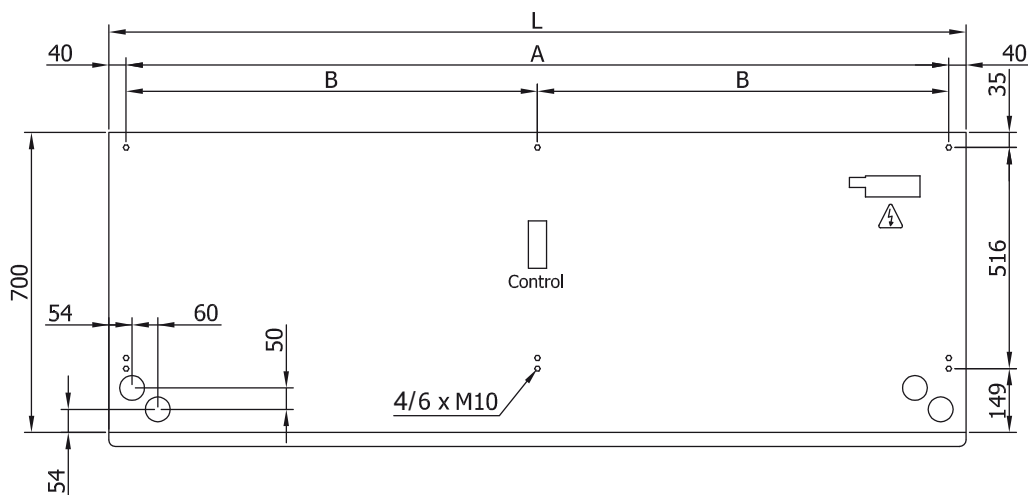

Specificații

50Hz

Model	(m ³ /h)	(m)
L 1000 DX17-LG	5/8" - 3/8"	
L 1500 DX27-LG	7/8" - 1/2"	
L 2000 DX34-LG	5/8" - 3/8"	
L 2500 DX43-LG	1" - 3/8"	
L 3000 DX49-LG	7/8" - 1/2" // 1" - 3/8"	
XL 1000 DX22-LG	1" - 3/8"	
XL 1500 DX34-LG	5/8" - 3/8"	
XL 2000 DX45-LG	1" - 3/8"	
XL 2500 DX52-LG	7/8" - 1/2"	
XL 3000 DX54-LG	7/8" - 1/2"	

Dimensiuni

L	A	B
1000	920	-
1500	1420	710
2000	1920	960
2500	2420	1210
3000	2920	1460