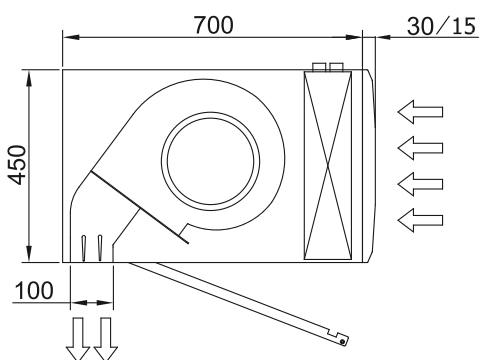

Specificații

50Hz

Model	(m ³ /h)	(m)
L 1000 DX17-LG	5/8" - 3/8"	
L 1500 DX27-LG	7/8" - 1/2"	
L 2000 DX34-LG	5/8" - 3/8"	
L 2500 DX43-LG	1" - 3/8"	
L 3000 DX49-LG	7/8" - 1/2" // 1" - 3/8"	
XL 1000 DX22-LG	1" - 3/8"	
XL 1500 DX34-LG	5/8" - 3/8"	
XL 2000 DX45-LG	1" - 3/8"	
XL 2500 DX52-LG	7/8" - 1/2"	
XL 3000 DX54-LG	7/8" - 1/2"	

Dimensiuni

L	A	B
1000	920	-
1500	1420	710
2000	1920	960
2500	2420	1210
3000	2920	1460