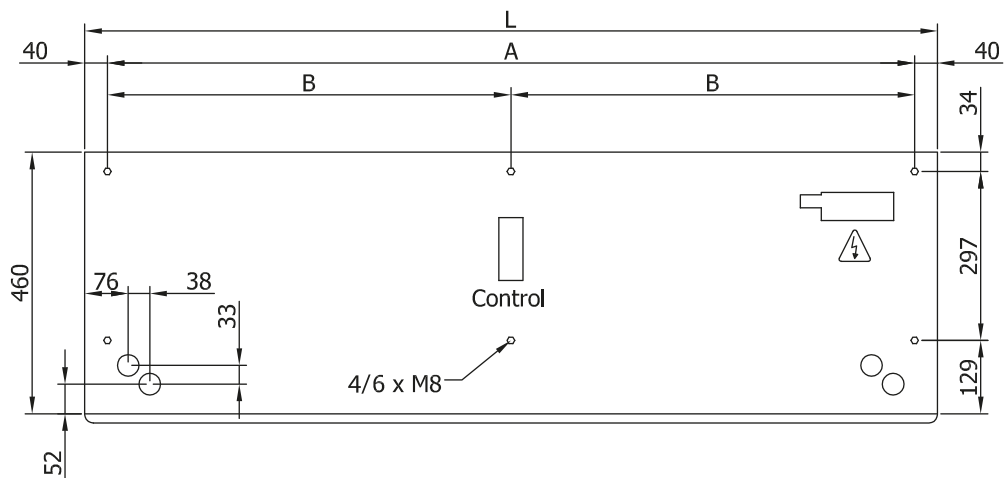

Specificații

50Hz

Model	(m³/h)	(m)
BB 1000 DX17-LG	1" - 3/8"	
BB 1500 DX24-LG	7/8" - 1/2"	
BB 2000 DX34-LG	5/8" - 3/8"	
BB 2500 DX43-LG	1" - 3/8"	
BB 3000 DX47-LG	1" - 3/8" // 5/8" - 3/8"	

Model	(m³/h)	(m)
BB 1000 VRF17-LG	1" - 3/8"	
BB 1500 VRF24-LG	7/8" - 1/2"	
BB 2000 VRF35-LG	7/8" - 1/2"	
BB 2500 VRF43-LG	7/8" - 1/2"	
BB 3000 VRF47-LG	7/8" - 1/2"	

Dimensiuni

L	A	B
1000	920	-
1500	1420	710
2000	1920	960
2500	2420	1210
3000	2920	1460