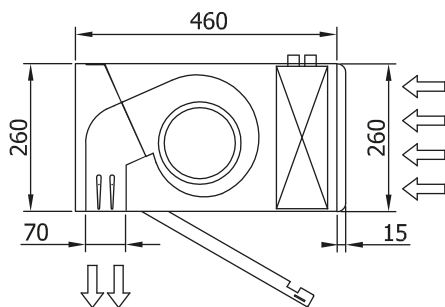

Specificații

50Hz

Model	(m³/h)	(m)
BB 1000 DX17-LG	1" - 3/8"	
BB 1500 DX24-LG	7/8" - 1/2"	
BB 2000 DX34-LG	5/8" - 3/8"	
BB 2500 DX43-LG	1" - 3/8"	
BB 3000 DX47-LG	1" - 3/8" // 5/8" - 3/8"	

Model	(m³/h)	(m)
BB 1000 VRF17-LG	1" - 3/8"	
BB 1500 VRF24-LG	7/8" - 1/2"	
BB 2000 VRF35-LG	7/8" - 1/2"	
BB 2500 VRF43-LG	7/8" - 1/2"	
BB 3000 VRF47-LG	7/8" - 1/2"	

60Hz

Model	(m³/h)	(m)
BB 1000 DX17-LG	1" - 3/8"	
BB 1500 DX24-LG	7/8" - 1/2"	
BB 2000 DX34-LG	5/8" - 3/8"	
BB 2500 DX43-LG	1" - 3/8"	
BB 3000 DX47-LG	1" - 3/8" // 5/8" - 3/8"	

Model	(m³/h)	(m)
BB 1000 VRF17-LG	1" - 3/8"	
BB 1500 VRF24-LG	7/8" - 1/2"	
BB 2000 VRF35-LG	7/8" - 1/2"	
BB 2500 VRF43-LG	7/8" - 1/2"	
BB 3000 VRF47-LG	7/8" - 1/2"	

Dimensiuni

L	A	B
1000	920	-
1500	1420	710
2000	1920	960
2500	2420	1210
3000	2920	1460