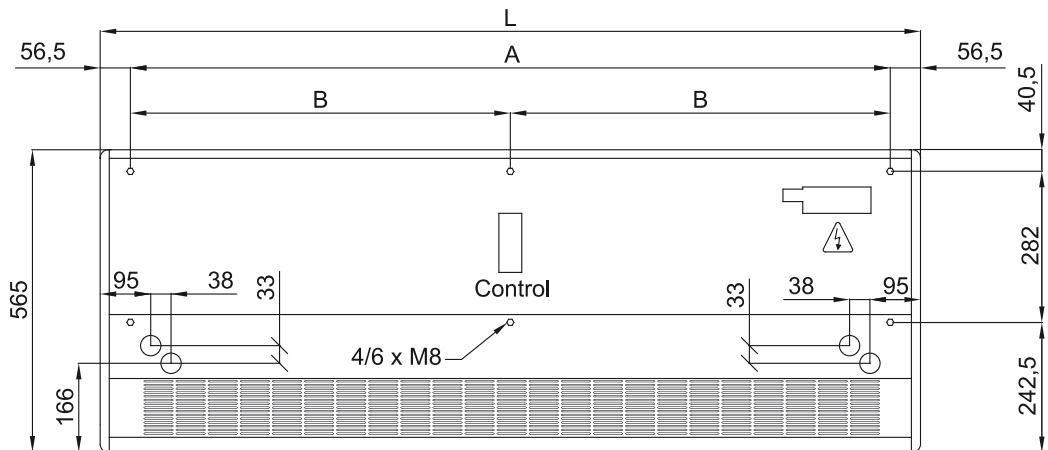

Model	(m <sup>3</sup> /h)	(m)
SMART ECM 1000 VRF8-LG	5/8" - 3/8"	
SMART ECM 1500 VRF12-LG	5/8" - 3/8"	
SMART ECM 2000 VRF16-LG	5/8" - 3/8"	
SMART ECM 2000 VRF19-LG	1" - 3/8"	
SMART ECM 2500 VRF24-LG	1" - 3/8"	
SMART ECM 2500 VRF21-LG	1" - 3/8"	
SMART ECM 3000 VRF26-LG	7/8" - 1/2"	
SMART ECG 1000 VRF10-LG	5/8" - 3/8"	
SMART ECG 1500 VRF15-LG	5/8" - 3/8"	
SMART ECG 2000 VRF24-LG	1" - 3/8"	
SMART ECG 2000 VRF20-LG	1	

Model	(m <sup>3</sup> /h)	(m)
SMART ECG 2500 VRF25-LG	7/8" - 1/2"	
SMART ECG 2500 VRF29-LG	7/8" - 1/2"	
SMART ECG 3000 VRF29-LG	7/8" - 1/2"	
SMART ECG 3000 VRF34-LG	7/8" - 1/2"	

60Hz

Model	(m <sup>3</sup> /h)	(m)
SMART ECM 1000 DX8-LG	5/8" - 3/8"	
SMART ECM 1500 DX11-LG	5/8" - 3/8"	
SMART ECM 2000 DX16-LG	5/8" - 3/8"	
SMART ECM 2500 DX22-LG	1" - 3/8"	
SMART ECM 3000 DX27-LG	7/8" - 1/2"	
SMART ECG 1000 DX10-LG	5/8" - 3/8"	
SMART ECG 1500 DX15-LG	5/8" - 3/8"	
SMART ECG 2000 DX22-LG	1" - 3/8"	
SMART ECG 2500 DX27-LG	7/8" - 1/2"	
SMART ECG 2500 DX22-LG	1" - 3/8"	
SMART ECG 3000 DX27-LG	7/8" - 1/2"	

Dimensiuni

	L	A	B
Smart 1000	1034	920	-
Smart 1500	1534	1420	710
Smart 2000	2034	1920	960
Smart 2500	2534	2420	1210
Smart 3000	3034	2920	1460