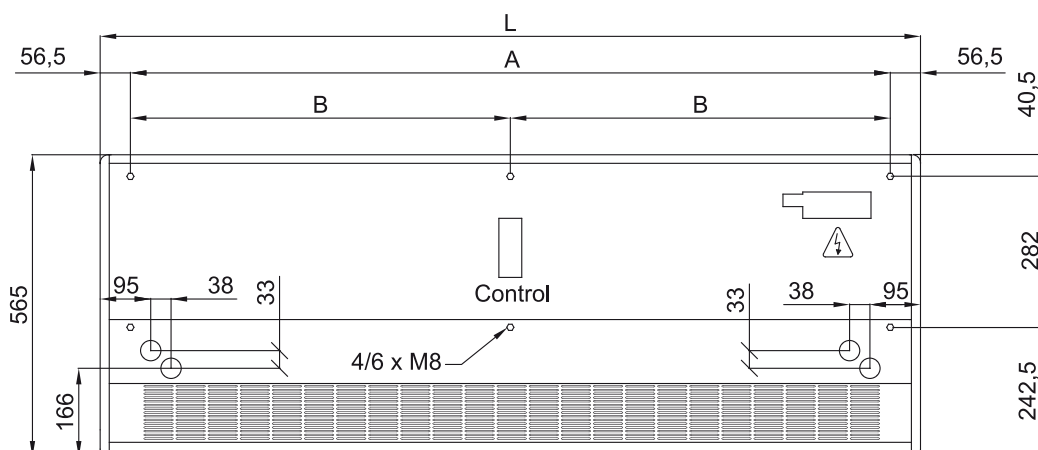

Specificații

50Hz

Model	(m ³ /h)	(m)
SMART ECM 1500 DX12-DA	5/8" - 3/8"	
SMART ECM 2000 DX16-DA	5/8" - 3/8"	
SMART ECM 2500 DX21-DA	3/4" - 3/8"	
SMART ECM 2500 DX24-DA	3/4" - 3/8"	
SMART ECM 3000 DX26-DA	3/4" - 3/8"	
SMART ECG 1000 DX10-DA	5/8" - 3/8"	
SMART ECG 1500 DX13-DA	5/8" - 3/8"	
SMART ECG 1500 DX15-DA	5/8" - 3/8"	
SMART ECG 2000 DX22-DA	3/4" - 3/8"	
SMART ECG 2500 DX25-DA	3/4" - 3/8"	
SMART ECG 2500 DX29-DA	7/8" - 1/2"	
SMART ECG 3000 DX34-DA	7/8" - 1/2"	

Model	(m ³ /h)	(m)
SMART ECM 1000 VRV8-DA	5/8" - 3/8"	
SMART ECM 1500 VRV12-DA	5/8" - 3/8"	
SMART ECM 2000 VRV16-DA	5/8" - 3/8"	
SMART ECM 2000 VRV19-DA	3/4" - 3/8"	
SMART ECM 2500 VRV21-DA	3/4" - 3/8"	
SMART ECM 2500 VRV24-DA	3/4" - 3/8"	
SMART ECM 3000 VRV26-DA	3/4" - 3/8"	
SMART ECM 3000 VRV30-DA	7/8" - 3/8"	
SMART ECG 1000 VRV10-DA	5/8" - 3/8"	

Model	(m ³ /h)	(m)
SMART ECG 1500 VRV13- DA	5/8" - 3/8"	
SMART ECG 1500 VRV15- DA	5/8" - 3/8"	
SMART ECG 2000 VRV20- DA	3/4" - 3/8"	
SMART ECG 2000 VRV24- DA	3/4" - 3/8"	
SMART ECG 2500 VRV25- DA	3/4" - 3/8"	
SMART ECG 2500 VRV29- DA	7/8" - 3/8"	
SMART ECG 3000 VRV29- DA	7/8" - 3/8"	
SMART ECG 3000 VRV34- DA	7/8" - 3/8"	

Dimensiuni

	L	A	B
Smart 1000	1034	920	-
Smart 1500	1534	1420	710
Smart 2000	2034	1920	960
Smart 2500	2534	2420	1210
Smart 3000	3034	2920	1460