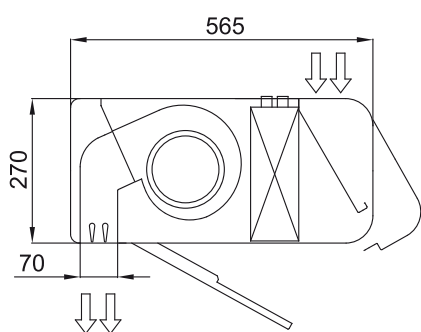

Specificații

50Hz

Model	(m ³ /h)	(m)
SMART ECM 1500 DX12-DA	5/8" - 3/8"	
SMART ECM 2000 DX16-DA	5/8" - 3/8"	
SMART ECM 2500 DX21-DA	3/4" - 3/8"	
SMART ECM 2500 DX24-DA	3/4" - 3/8"	
SMART ECM 3000 DX26-DA	3/4" - 3/8"	
SMART ECG 1000 DX10-DA	5/8" - 3/8"	
SMART ECG 1500 DX13-DA	5/8" - 3/8"	
SMART ECG 1500 DX15-DA	5/8" - 3/8"	
SMART ECG 2000 DX22-DA	3/4" - 3/8"	
SMART ECG 2500 DX25-DA	3/4" - 3/8"	
SMART ECG 2500 DX29-DA	7/8" - 1/2"	
SMART ECG 3000 DX34-DA	7/8" - 1/2"	

Model	(m ³ /h)	(m)
SMART ECM 1000 VRV8-DA	5/8" - 3/8"	
SMART ECM 1500 VRV12-DA	5/8" - 3/8"	
SMART ECM 2000 VRV16-DA	5/8" - 3/8"	
SMART ECM 2000 VRV19-DA	3/4" - 3/8"	
SMART ECM 2500 VRV21-DA	3/4" - 3/8"	
SMART ECM 2500 VRV24-DA	3/4" - 3/8"	
SMART ECM 3000 VRV26-DA	3/4" - 3/8"	
SMART ECM 3000 VRV30-DA	7/8" - 3/8"	
SMART ECG 1000 VRV10-DA	5/8" - 3/8"	

Model	(m ³ /h)	(m)
SMART ECG 1500 VRV13- DA	5/8" - 3/8"	
SMART ECG 1500 VRV15- DA	5/8" - 3/8"	
SMART ECG 2000 VRV20- DA	3/4" - 3/8"	
SMART ECG 2000 VRV24- DA	3/4" - 3/8"	
SMART ECG 2500 VRV25- DA	3/4" - 3/8"	
SMART ECG 2500 VRV29- DA	7/8" - 3/8"	
SMART ECG 3000 VRV29- DA	7/8" - 3/8"	
SMART ECG 3000 VRV34- DA	7/8" - 3/8"	

Dimensiuni

	L	A	B
Smart 1000	1034	920	-
Smart 1500	1534	1420	710
Smart 2000	2034	1920	960
Smart 2500	2534	2420	1210
Smart 3000	3034	2920	1460