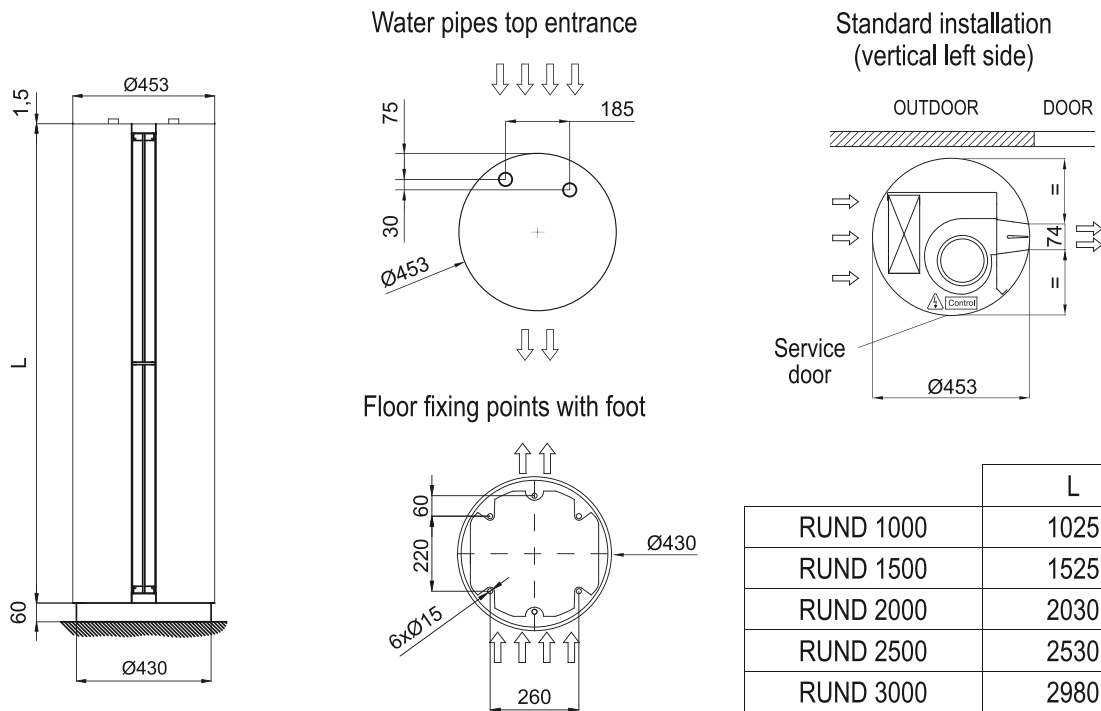

Specificații

50Hz

Model	(m ³ /h)	(m)
RUND ECG 1000 DX10-DA	5/8" - 3/8"	
RUND ECG 1500 DX13-DA	5/8" - 3/8"	
RUND ECG 1500 DX15-DA	5/8" - 3/8"	
RUND ECG 2000 DX24-DA	3/4" - 3/8"	
RUND ECG 2500 DX25-DA	3/4" - 3/8"	
RUND ECG 2500 DX29-DA	7/8" - 3/8"	
RUND ECG 3000 DX32-DA	7/8" - 3/8"	

Model	(m ³ /h)	(m)
RUND ECG 1000 VRV10-DA	5/8" - 3/8"	
RUND ECG 1500 VRV13-DA	5/8" - 3/8"	
RUND ECG 1500 VRV15-DA	5/8" - 3/8"	
RUND ECG 2000 VRV20-DA	3/4" - 3/8"	
RUND ECG 2000 VRV24-DA	3/4" - 3/8"	
RUND ECG 2500 VRV25-DA	3/4" - 3/8"	
RUND ECG 2500 VRV29-DA	7/8" - 3/8"	
RUND ECG 3000 VRV29-DA	7/8" - 3/8"	
RUND ECG 3000 VRV34-DA	7/8" - 3/8"	

Model	(m ³ /h)	(m)
RUND ECG 1000 VRV10- DA	5/8" - 3/8"	
RUND ECG 1500 VRV13- DA	5/8" - 3/8"	
RUND ECG 1500 VRV15- DA	5/8" - 3/8"	
RUND ECG 2000 VRV20- DA	3/4" - 3/8"	
RUND ECG 2000 VRV24- DA	3/4" - 3/8"	
RUND ECG 2500 VRV25- DA	3/4" - 3/8"	
RUND ECG 2500 VRV29- DA	7/8" - 3/8"	
RUND ECG 3000 VRV29- DA	7/8" - 3/8"	
RUND ECG 3000 VRV34- DA	7/8" - 3/8"	

Dimensiuni

	L
RUND 1000	1025
RUND 1500	1525
RUND 2000	2030
RUND 2500	2530
RUND 3000	2980