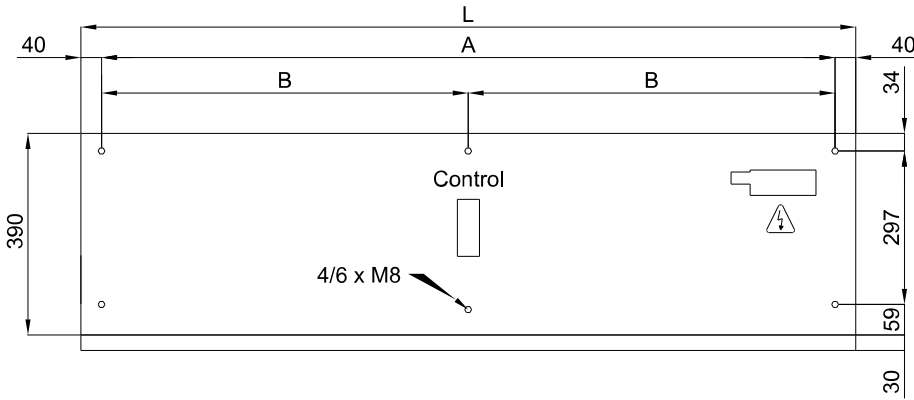

Specificații

50Hz

Model	(m³/h)	(m)
KBB 1000 A	5-7	
KBB 1500 A	5-7	
KBB 2000 A	5-7	
KBB 2500 A	5-7	
KBB 3000 A	5-7	
KSB 1000 A	3,5-5	
KSB 1500 A	3,5-5	
KSB 2000 A	3,5-5	
KSB 2500 A	3,5-5	
KSB 3000 A	3,5-5	

60Hz

Model	(m³/h)	(m)
KSB 1000 A	3,5-5	
KSB 1500 A	3,5-5	
KSB 2000 A	3,5-5	
KSB 2500 A	3,5-5	
KSB 3000 A	3,5-5	

Dimensiuni

View from the top / Vista superior

Lateral View / Vista Lateral

View from the bottom / Vista inferior

L	A	B
1000	920	-
1500	1420	710
2000	1920	960
2500	2420	1210
3000	2920	1460