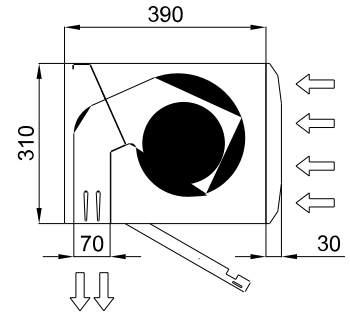

Specificații

50Hz

Model	(m³/h)	(m)
KBB 1000 A	5-7	
KBB 1500 A	5-7	
KBB 2000 A	5-7	
KBB 2500 A	5-7	
KBB 3000 A	5-7	
KSB 1000 A	3,5-5	
KSB 1500 A	3,5-5	
KSB 2000 A	3,5-5	
KSB 2500 A	3,5-5	
KSB 3000 A	3,5-5	

60Hz

Model	(m³/h)	(m)
KSB 1000 A	3,5-5	
KSB 1500 A	3,5-5	
KSB 2000 A	3,5-5	
KSB 2500 A	3,5-5	
KSB 3000 A	3,5-5	

Dimensiuni

View from the top / Vista superior

Lateral View / Vista Lateral

View from the bottom / Vista inferior