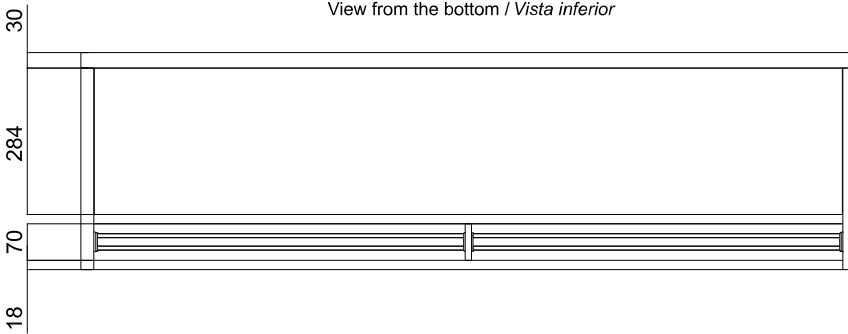

60Hz

Model	(m³/h)	(m)
KSB 1000 A	3,5-5	
KSB 1500 A	3,5-5	
KSB 2000 A	3,5-5	
KSB 2500 A	3,5-5	
KSB 3000 A	3,5-5	

Dimensiuni

View from the top / Vista superior

Lateral View / Vista Lateral

View from the bottom / Vista inferior

L	A	B
1000	920	-
1500	1420	710
2000	1920	960
2500	2420	1210
3000	2920	1460