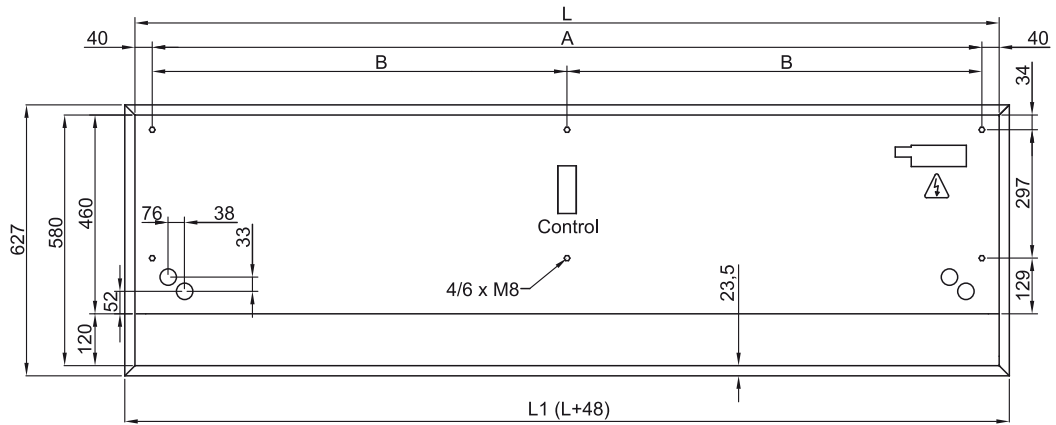

Dimensiuni

	L	L1	A	B
Recessed Dam 1000	1000	1048	920	-
Recessed Dam 1500	1500	1548	1420	710
Recessed Dam 2000	2000	2048	1920	960
Recessed Dam 2500	2500	2548	2420	1210