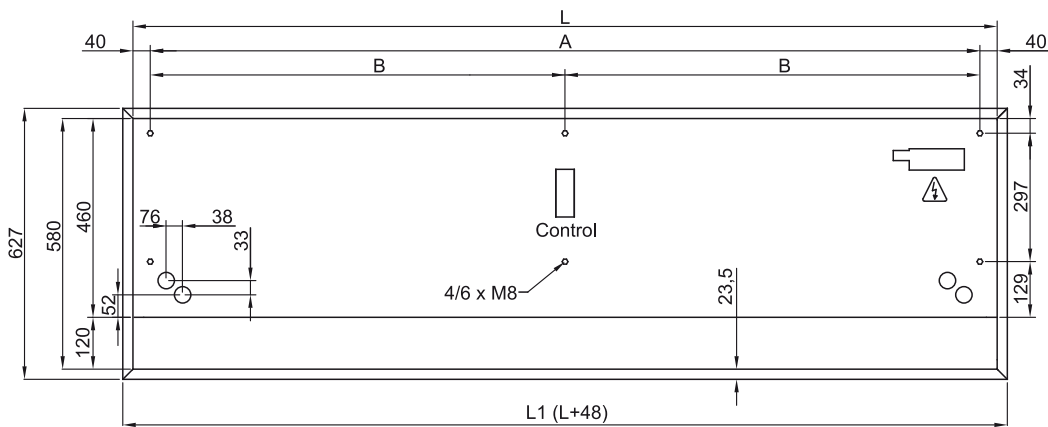

Dimensiuni

	L	L1	A	B
Recessed Dam 1000	1000	1048	920	-
Recessed Dam 1500	1500	1548	1420	710
Recessed Dam 2000	2000	2048	1920	960
Recessed Dam 2500	2500	2548	2420	1210