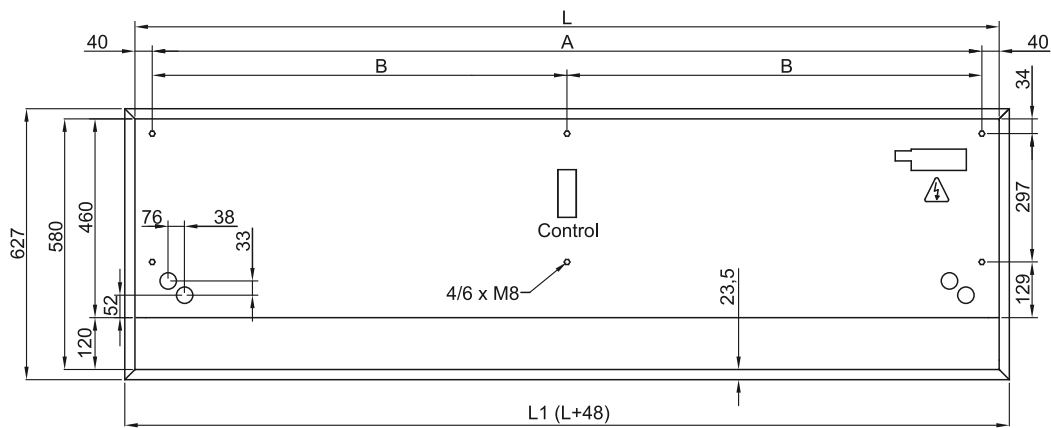

Model	(m <sup>3</sup> /h)	(m)
-------	---------------------	-----

RDAM ECM 1000 VRV8-DA	5/8" - 3/8"	
RDAM ECM 1500 VRV12-DA	5/8" - 3/8"	
RDAM ECM 2000 VRV16-DA	5/8" - 3/8"	
RDAM ECM 2000 VRV19-DA	3/4" - 3/8"	
RDAM ECM 2500 VRV21-DA	3/4" - 3/8"	
RDAM ECM 2500 VRV24-DA	3/4" - 3/8"	
RDAM ECG 1000 VRV10-DA	5/8" - 3/8"	
RDAM ECG 1500 VRV13-DA	5/8" - 3/8"	
RDAM ECG 1500 VRV15-DA	5/8" - 3/8"	
RDAM ECG 2000 VRV20-DA	3/4" - 3/8"	
RDAM ECG 2000 VRV24-DA	3/4" - 3/8"	
RDAM ECG 2500 VRV25-DA	3/4" - 3/8"	
RDAM ECG 2500 VRV29-DA	7/8" - 3/8"	

Dimensiuni

	L	L1	A	B
Recessed Dam 1000	1000	1048	920	-
Recessed Dam 1500	1500	1548	1420	710
Recessed Dam 2000	2000	2048	1920	960
Recessed Dam 2500	2500	2548	2420	1210