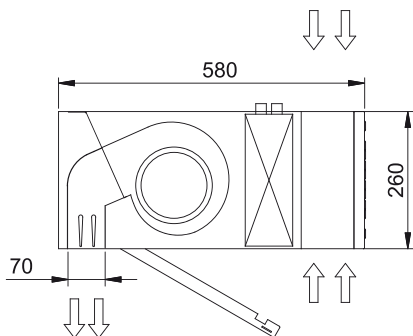

Specificații

50Hz

Model	(m ³ /h)	(m)
DAM ECM 1000 DX8-LG	5/8" - 3/8"	
DAM ECM 1500 DX11-LG	5/8" - 3/8"	
DAM ECM 2000 DX16-LG	5/8" - 3/8"	
DAM ECM 2500 DX22-LG	1" - 3/8"	
DAM ECM 3000 DX27-LG	7/8" - 1/2"	
DAM ECG 1000 DX10-LG	5/8" - 3/8"	
DAM ECG 1500 DX15-LG	5/8" - 3/8"	
DAM ECG 2000 DX22-LG	1" - 3/8"	
DAM ECG 2500 DX27-LG	7/8" - 1/2"	
DAM ECG 2500 DX22-LG	1" - 3/8"	
DAM ECG 3000 DX27-LG	7/8" - 1/2"	

Model	(m ³ /h)	(m)
DAM ECM 1000 VRF8-LG	5/8" - 3/8"	
DAM ECM 1500 VRF12-LG	5/8" - 3/8"	
DAM ECM 2000 VRF16-LG	5/8" - 3/8"	
DAM ECM 2000 VRF19-LG	1" - 3/8"	
DAM ECM 2500 VRF24-LG	1" - 3/8"	
DAM ECM 2500 VRF21-LG	1" - 3/8"	
DAM ECM 3000 VRF26-LG	7/8" - 1/2"	
DAM ECG 1000 VRF10-LG	5/8" - 3/8"	
DAM ECG 1500 VRF15-LG	5/8" - 3/8"	
DAM ECG 2000 VRF24-LG	1" - 3/8"	
DAM ECG 2000 VRF20-LG	1	
DAM ECG 2500 VRF25-LG	7/8" - 1/2"	
DAM ECG 2500 VRF29-LG	7/8" - 1/2"	
DAM ECG 3000 VRF29-LG	7/8" - 1/2"	
DAM ECG 3000 VRF34-LG	7/8" - 1/2"	

Dimensiuni

L	A	B
1000	920	-
1500	1420	710
2000	1920	960
2500	2420	1210
3000	2920	1460