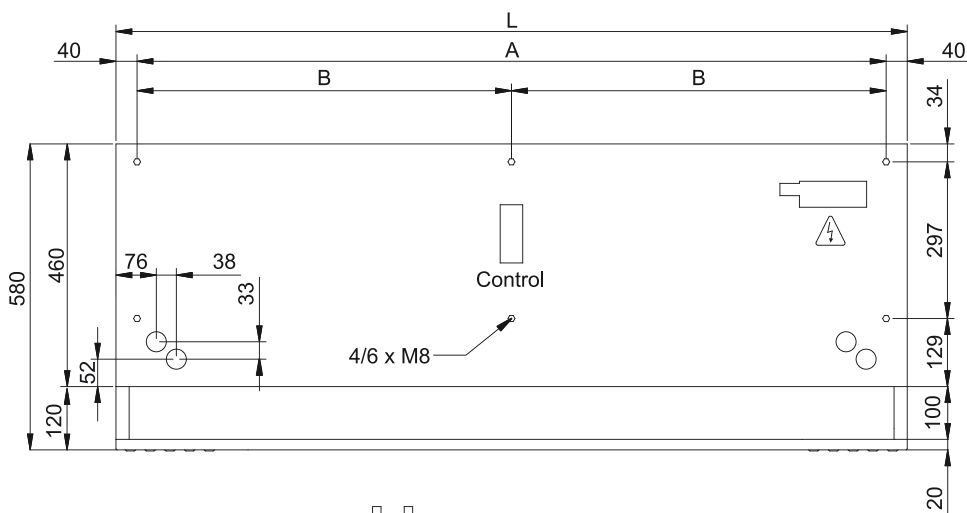

Specificații

50Hz

Model	(m ³ /h)	(m)
DAM ECM 1000 DX8-LG	5/8" - 3/8"	
DAM ECM 1500 DX11-LG	5/8" - 3/8"	
DAM ECM 2000 DX16-LG	5/8" - 3/8"	
DAM ECM 2500 DX22-LG	1" - 3/8"	
DAM ECM 3000 DX27-LG	7/8" - 1/2"	
DAM ECG 1000 DX10-LG	5/8" - 3/8"	
DAM ECG 1500 DX15-LG	5/8" - 3/8"	
DAM ECG 2000 DX22-LG	1" - 3/8"	
DAM ECG 2500 DX27-LG	7/8" - 1/2"	
DAM ECG 2500 DX22-LG	1" - 3/8"	
DAM ECG 3000 DX27-LG	7/8" - 1/2"	

Model	(m ³ /h)	(m)
DAM ECM 1000 VRF8-LG	5/8" - 3/8"	
DAM ECM 1500 VRF12-LG	5/8" - 3/8"	
DAM ECM 2000 VRF16-LG	5/8" - 3/8"	
DAM ECM 2000 VRF19-LG	1" - 3/8"	
DAM ECM 2500 VRF24-LG	1" - 3/8"	
DAM ECM 2500 VRF21-LG	1" - 3/8"	
DAM ECM 3000 VRF26-LG	7/8" - 1/2"	
DAM ECG 1000 VRF10-LG	5/8" - 3/8"	
DAM ECG 1500 VRF15-LG	5/8" - 3/8"	
DAM ECG 2000 VRF24-LG	1" - 3/8"	
DAM ECG 2000 VRF20-LG	1	
DAM ECG 2500 VRF25-LG	7/8" - 1/2"	
DAM ECG 2500 VRF29-LG	7/8" - 1/2"	
DAM ECG 3000 VRF29-LG	7/8" - 1/2"	
DAM ECG 3000 VRF34-LG	7/8" - 1/2"	

Dimensiuni

L	A	B
1000	920	-
1500	1420	710
2000	1920	960
2500	2420	1210
3000	2920	1460