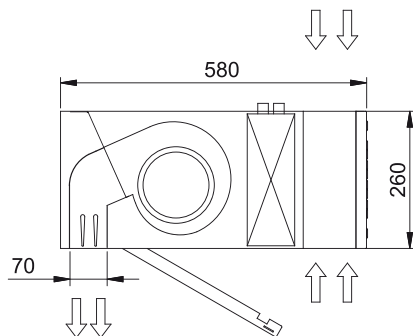

Model	(m <sup>3</sup> /h)	(m)
-------	---------------------	-----

DAM ECM 1000 VRV8-DA	5/8" - 3/8"	
DAM ECM 1500 VRV12-DA	5/8" - 3/8"	
DAM ECM 2000 VRV16-DA	5/8" - 3/8"	
DAM ECM 2000 VRV19-DA	3/4" - 3/8"	
DAM ECM 2500 VRV21-DA	3/4" - 3/8"	
DAM ECM 2500 VRV24-DA	3/4" - 3/8"	
DAM ECM 3000 VRV26-DA	3/4" - 3/8"	
DAM ECM 3000 VRV30-DA	7/8" - 3/8"	
DAM ECG 1000 VRV10-DA	5/8" - 3/8"	
DAM ECG 1500 VRV13-DA	5/8" - 3/8"	
DAM ECG 1500 VRV15-DA	5/8" - 3/8"	
DAM ECG 2000 VRV20-DA	3/4" - 3/8"	
DAM ECG 2000 VRV24-DA	3/4" - 3/8"	
DAM ECG 2500 VRV25-DA	3/4" - 3/8"	
DAM ECG 2500 VRV29-DA	7/8" - 3/8"	
DAM ECG 3000 VRV29-DA	7/8" - 3/8"	
DAM ECG 3000 VRV34-DA	7/8" - 3/8"	

Dimensiuni

L	A	B
1000	920	-
1500	1420	710
2000	1920	960
2500	2420	1210
3000	2920	1460