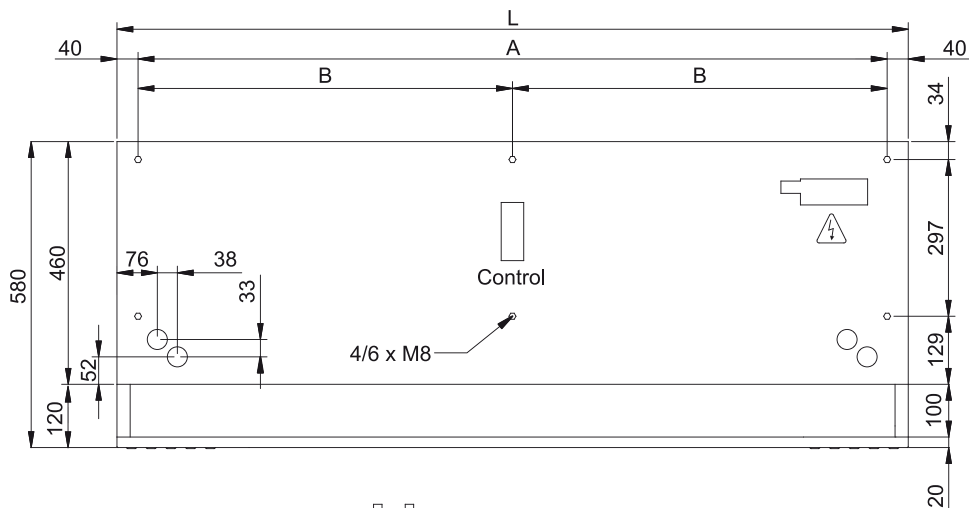

60Hz

Model	(m ³ /h)	(m)
-------	---------------------	-----

DAM ECM 1500 DX12-DA	5/8" - 3/8"	
DAM ECM 2000 DX16-DA	5/8" - 3/8"	
DAM ECM 2500 DX21-DA	3/4" - 3/8"	
DAM ECM 2500 DX24-DA	3/4" - 3/8"	
DAM ECM 3000 DX26-DA	3/4" - 3/8"	
DAM ECG 1000 DX10-DA	5/8" - 3/8"	
DAM ECG 1500 DX13-DA	5/8" - 3/8"	
DAM ECG 1500 DX15-DA	5/8" - 3/8"	
DAM ECG 2000 DX22-DA	3/4" - 3/8"	
DAM ECG 2500 DX25-DA	3/4" - 3/8"	
DAM ECG 2500 DX29-DA	7/8" - 1/2"	
DAM ECG 3000 DX34-DA	7/8" - 1/2"	

Model	(m ³ /h)	(m)
-------	---------------------	-----

DAM ECM 1000 VRV8-DA	5/8" - 3/8"	
DAM ECM 1500 VRV12-DA	5/8" - 3/8"	
DAM ECM 2000 VRV16-DA	5/8" - 3/8"	
DAM ECM 2000 VRV19-DA	3/4" - 3/8"	
DAM ECM 2500 VRV21-DA	3/4" - 3/8"	
DAM ECM 2500 VRV24-DA	3/4" - 3/8"	
DAM ECM 3000 VRV26-DA	3/4" - 3/8"	
DAM ECM 3000 VRV30-DA	7/8" - 3/8"	
DAM ECG 1000 VRV10-DA	5/8" - 3/8"	
DAM ECG 1500 VRV13-DA	5/8" - 3/8"	
DAM ECG 1500 VRV15-DA	5/8" - 3/8"	
DAM ECG 2000 VRV20-DA	3/4" - 3/8"	
DAM ECG 2000 VRV24-DA	3/4" - 3/8"	
DAM ECG 2500 VRV25-DA	3/4" - 3/8"	
DAM ECG 2500 VRV29-DA	7/8" - 3/8"	
DAM ECG 3000 VRV29-DA	7/8" - 3/8"	
DAM ECG 3000 VRV34-DA	7/8" - 3/8"	

Dimensiuni

L	A	B
1000	920	-
1500	1420	710
2000	1920	960
2500	2420	1210
3000	2920	1460