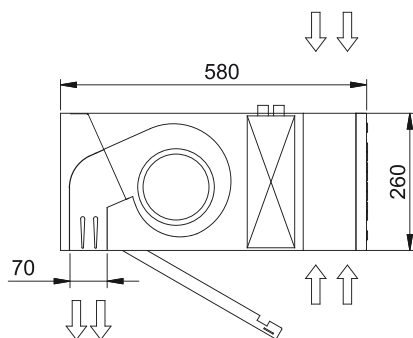

Model	(m ³ /h)	(m)
-------	---------------------	-----

DAM ECM 1000 VRV8-DA	5/8" - 3/8"	
DAM ECM 1500 VRV12-DA	5/8" - 3/8"	
DAM ECM 2000 VRV16-DA	5/8" - 3/8"	
DAM ECM 2000 VRV19-DA	3/4" - 3/8"	
DAM ECM 2500 VRV21-DA	3/4" - 3/8"	
DAM ECM 2500 VRV24-DA	3/4" - 3/8"	
DAM ECM 3000 VRV26-DA	3/4" - 3/8"	
DAM ECM 3000 VRV30-DA	7/8" - 3/8"	
DAM ECG 1000 VRV10-DA	5/8" - 3/8"	
DAM ECG 1500 VRV13-DA	5/8" - 3/8"	
DAM ECG 1500 VRV15-DA	5/8" - 3/8"	
DAM ECG 2000 VRV20-DA	3/4" - 3/8"	
DAM ECG 2000 VRV24-DA	3/4" - 3/8"	
DAM ECG 2500 VRV25-DA	3/4" - 3/8"	
DAM ECG 2500 VRV29-DA	7/8" - 3/8"	
DAM ECG 3000 VRV29-DA	7/8" - 3/8"	
DAM ECG 3000 VRV34-DA	7/8" - 3/8"	

Dimensiuni

L	A	B
1000	920	-
1500	1420	710
2000	1920	960
2500	2420	1210
3000	2920	1460