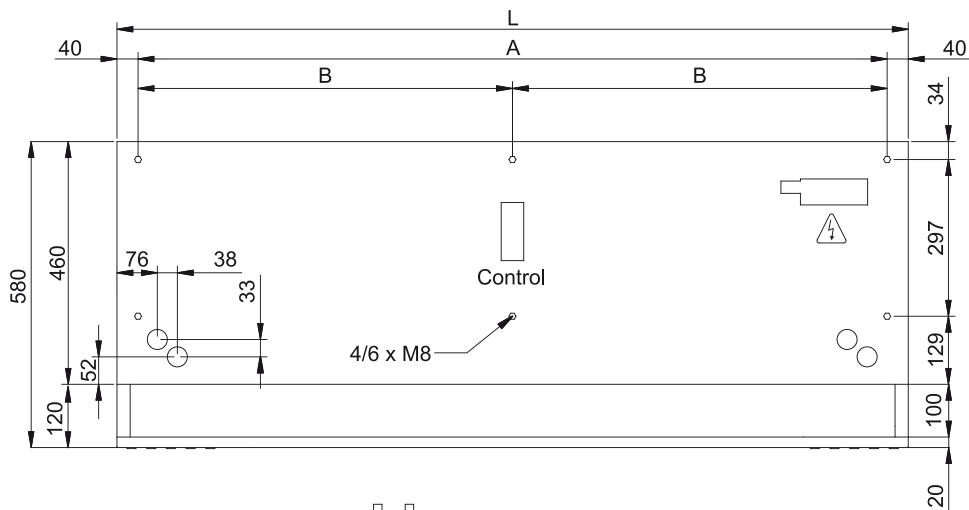

60Hz

Model	(m <sup>3</sup> /h)	(m)
-------	---------------------	-----

DAM ECM 1500 DX13-DA	5/8" - 3/8"	
DAM ECM 2000 DX16-DA	5/8" - 3/8"	
DAM ECM 2000 DX18-DA	3/4" - 3/8"	
DAM ECM 2500 DX24-DA	3/4" - 3/8"	
DAM ECM 3000 DX25-DA	3/4" - 3/8"	
DAM ECG 1000 DX10-DA	5/8" - 3/8"	
DAM ECG 1500 DX13-DA	5/8" - 3/8"	
DAM ECG 1500 DX15-DA	5/8" - 3/8"	
DAM ECG 2000 DX24-DA	3/4" - 3/8"	
DAM ECG 2500 DX25-DA	3/4" - 3/8"	
DAM ECG 2500 DX29-DA	7/8" - 3/8"	
DAM ECG 3000 DX32-DA	7/8" - 3/8"	

Model	(m <sup>3</sup> /h)	(m)
-------	---------------------	-----

DAM ECM 1000 VRV8-DA	5/8" - 3/8"	
DAM ECM 1500 VRV12-DA	5/8" - 3/8"	
DAM ECM 2000 VRV16-DA	5/8" - 3/8"	
DAM ECM 2000 VRV19-DA	3/4" - 3/8"	
DAM ECM 2500 VRV21-DA	3/4" - 3/8"	
DAM ECM 2500 VRV24-DA	3/4" - 3/8"	
DAM ECM 3000 VRV26-DA	3/4" - 3/8"	
DAM ECM 3000 VRV30-DA	7/8" - 3/8"	
DAM ECG 1000 VRV10-DA	5/8" - 3/8"	
DAM ECG 1500 VRV13-DA	5/8" - 3/8"	
DAM ECG 1500 VRV15-DA	5/8" - 3/8"	
DAM ECG 2000 VRV20-DA	3/4" - 3/8"	
DAM ECG 2000 VRV24-DA	3/4" - 3/8"	
DAM ECG 2500 VRV25-DA	3/4" - 3/8"	
DAM ECG 2500 VRV29-DA	7/8" - 3/8"	
DAM ECG 3000 VRV29-DA	7/8" - 3/8"	
DAM ECG 3000 VRV34-DA	7/8" - 3/8"	

Dimensiuni

L	A	B
1000	920	-
1500	1420	710
2000	1920	960
2500	2420	1210
3000	2920	1460